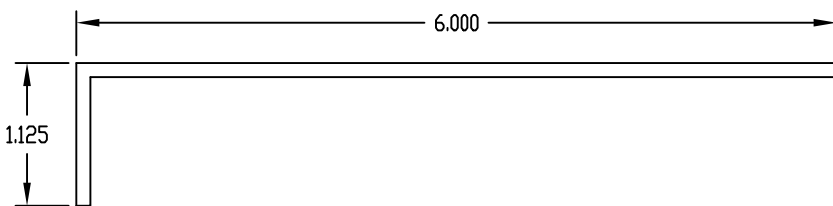

PART NAME

ADJUSTING BRACKET SET

PART No.

AB-8089

REV. DATE

MATERIAL: 12 GA. STEEL
FINISH: BLACK TEXTURED

MATERIAL: 16 GA. STEEL
FINISH: BLACK TEXTURED