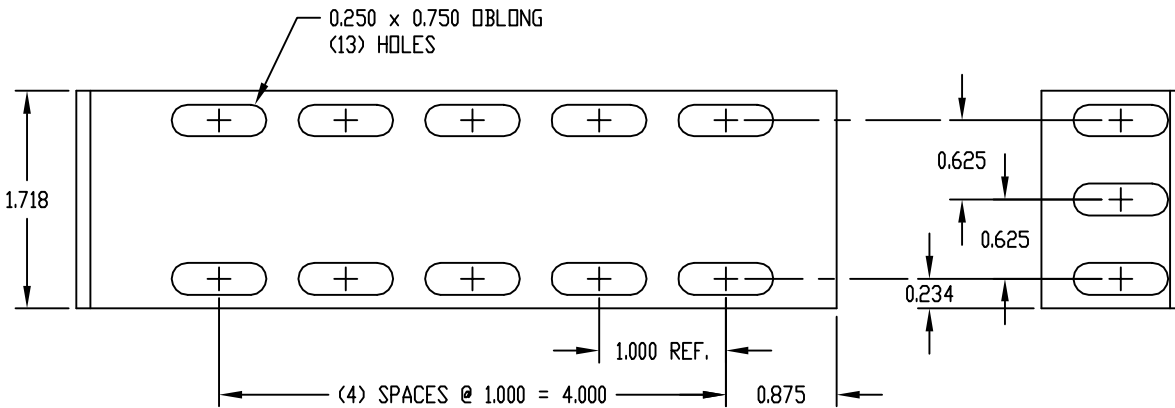

PART NAME

ADJUSTING BRACKET SET

PART No.

AB-8089

REV. DATE

MATERIAL: 12 GA. STEEL
FINISH: BLACK TEXTURED

MATERIAL: 16 GA. STEEL
FINISH: BLACK TEXTURED